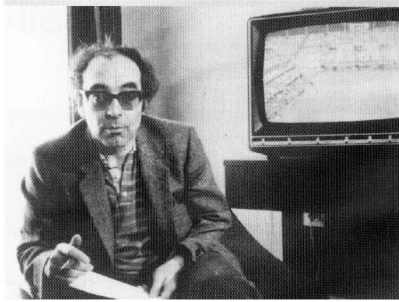

# Chambre 666

Dimensions: 1626 x 1226 (2,0 MP)  
Size: 5,70 MB  
Name: C666\_00000\_Reverse\_Angle\_Pictures.tif  
Copyright: © Reverse Angle Library GmbH  
DPI: 600

Dimensions: 1626 x 1226 (2,0 MP)  
Size: 5,70 MB  
Name: C666\_00001\_Reverse\_Angle\_Pictures.tif  
Copyright: © Reverse Angle Library GmbH  
DPI: 600

Dimensions: 4136 x 2802 (11,6 MP)  
Size: 33,16 MB  
Name: C666\_00002\_Reverse\_Angle\_Pictures.tif  
Copyright: © Reverse Angle Library GmbH  
DPI: 600

Dimensions: 4135 x 2780 (11,5 MP)  
Size: 32,89 MB  
Name: C666\_00003\_Reverse\_Angle\_Pictures.tif  
Copyright: © Reverse Angle Library GmbH  
DPI: 600