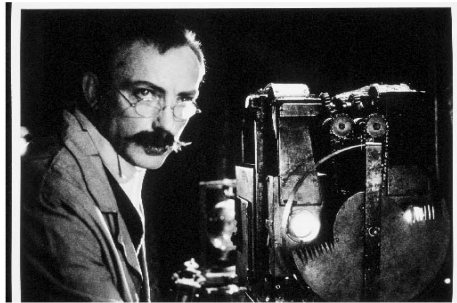

# A Trick of the Light

Dimensions: 3614 x 2357 (8,5 MP)  
Size: 24,37 MB  
Name: DGS\_00000\_Reverse\_Angle\_Pictures.tif  
Copyright: © Reverse Angle Library GmbH  
DPI: 300

Dimensions: 3614 x 2357 (8,5 MP)  
Size: 24,37 MB  
Name: DGS\_00001\_Reverse\_Angle\_Pictures.tif  
Copyright: © Reverse Angle Library GmbH  
DPI: 300

Dimensions: 4243 x 3004 (12,7 MP)  
Size: 36,47 MB  
Name: DGS\_00002\_Reverse\_Angle\_Pictures.tif  
Copyright: © Reverse Angle Library GmbH  
DPI: 600

Dimensions: 4223 x 2973 (12,6 MP)  
Size: 35,92 MB  
Name: DGS\_00003\_Reverse\_Angle\_Pictures.tif  
Copyright: © Reverse Angle Library GmbH  
DPI: 600

Dimensions: 4223 x 2973 (12,6 MP)  
Size: 35,92 MB  
Name: DGS\_00004\_Reverse\_Angle\_Pictures.tif  
Copyright: © Reverse Angle Library GmbH  
DPI: 600